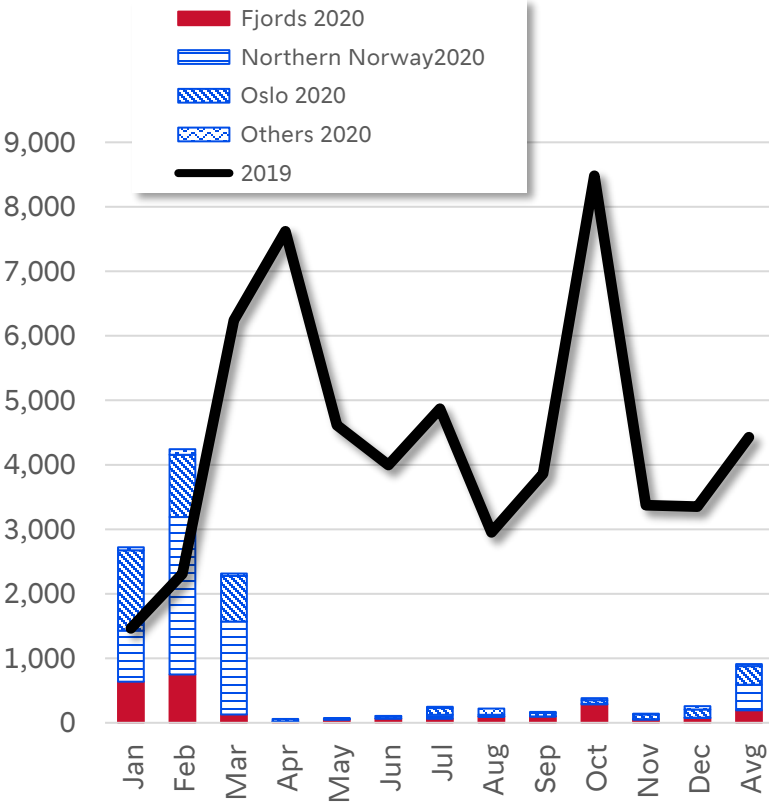

# Trade Statistics Norway-Thailand

Trade in goods between Norway and Thailand 2020-2021 incl. Aibel's metal structures

Source: <https://www.ssb.no>

# Trade Statistics Norway-Thailand

Trade between Norway and Thailand 2000-2020

Source: <https://www.ssb.no>

# Visitor Statistics Thailand 2019-2021

## Overall Year vs. Previous Year