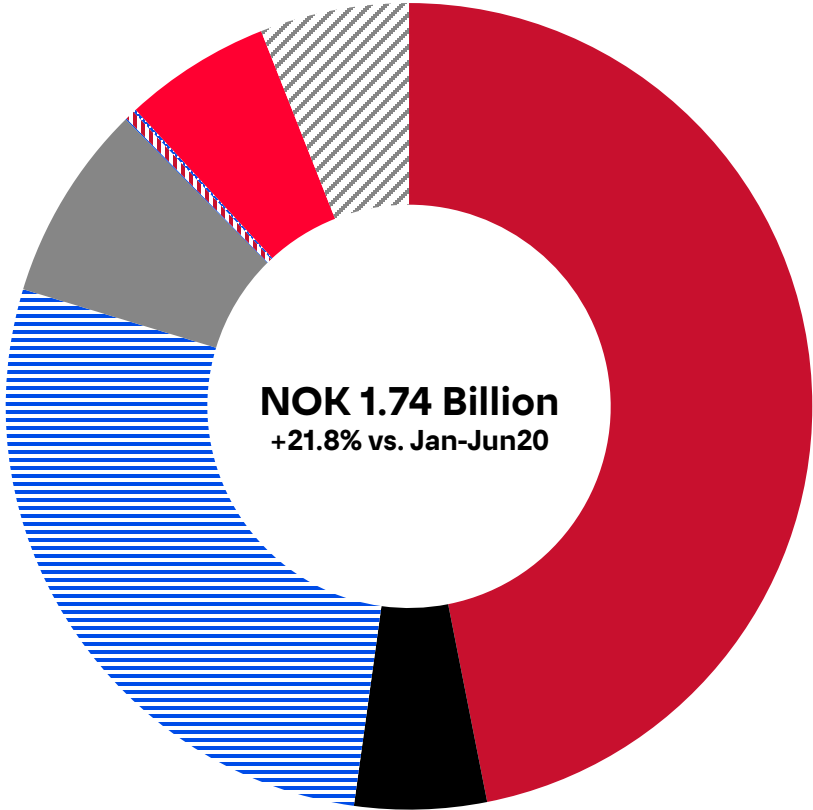

# Trade Statistics 2021

# Norway-Thailand

By Axel Blom, Norway Connect  
Updated 13 July 2021

# Trade Statistics Norway-Thailand Jan-Jun 2021

Import from Thailand

Export from Norway

- Food and live animals
- Crude materials, unedible
- ≡ Chemicals, from Norway mostly fertiliers
- Manufactured goods, from Thailand mainly oil rig modules
- Office machines, Data Processing
- ≡ Telecommunications equipment
- Road vehicles
- Misc. manufactured articles
- ⊘ Others