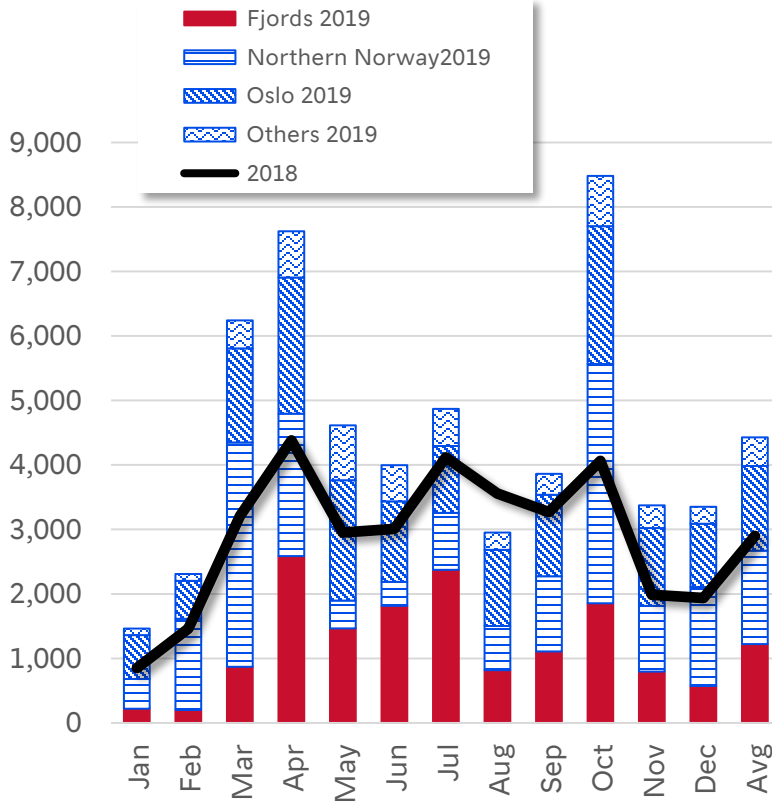

Visitor Statistics Thailand 2019-2021

Overall Year vs. Previous Year