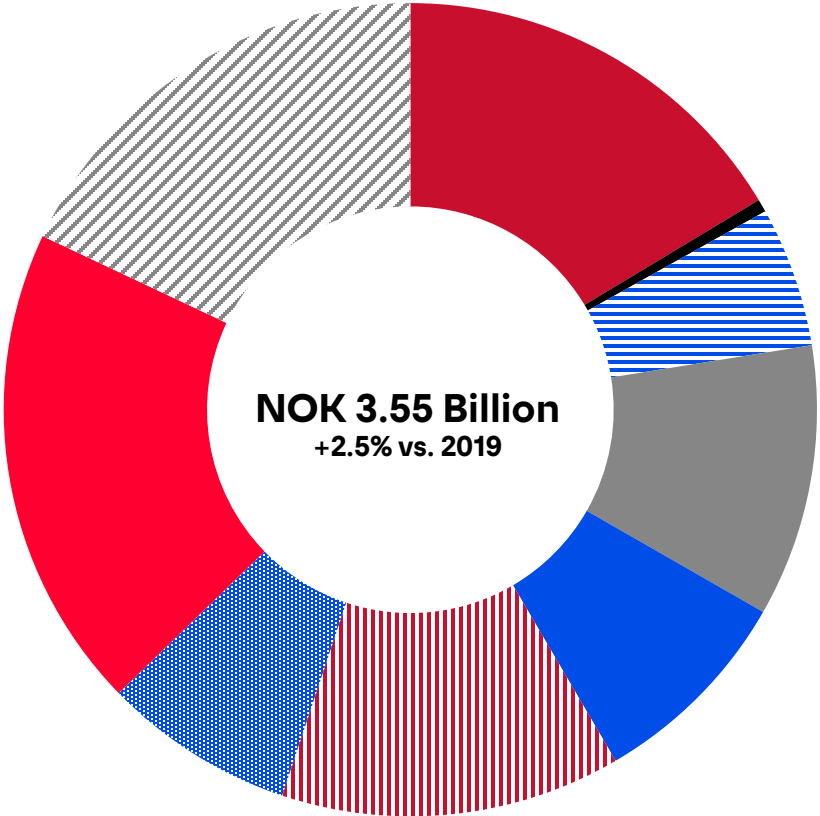

Trade Statistics Norway-Thailand 2020

Import from Thailand