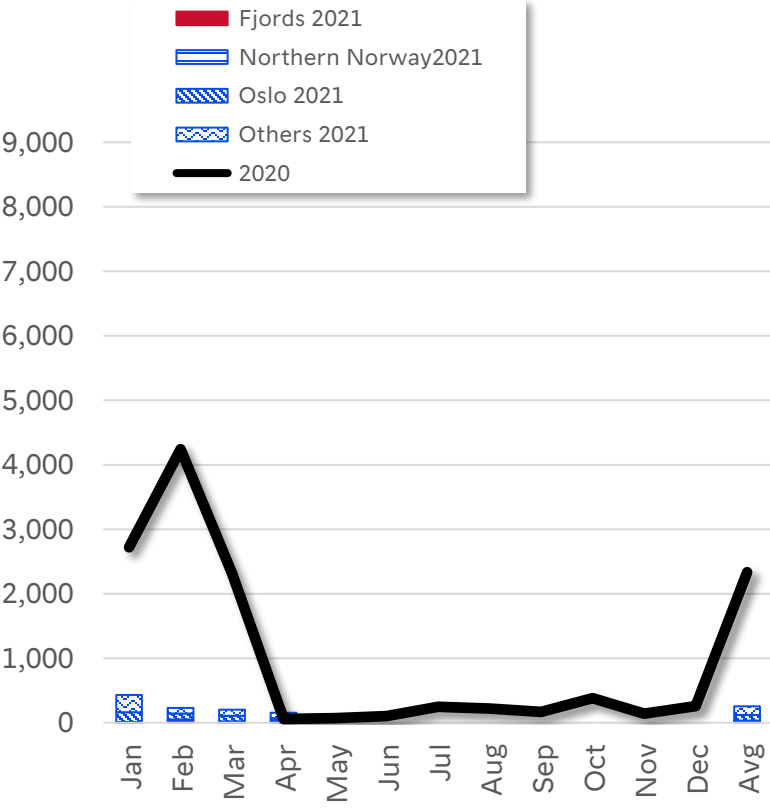

Visitor Statistics Thailand 2019-2021

Overall Year vs. Previous Year