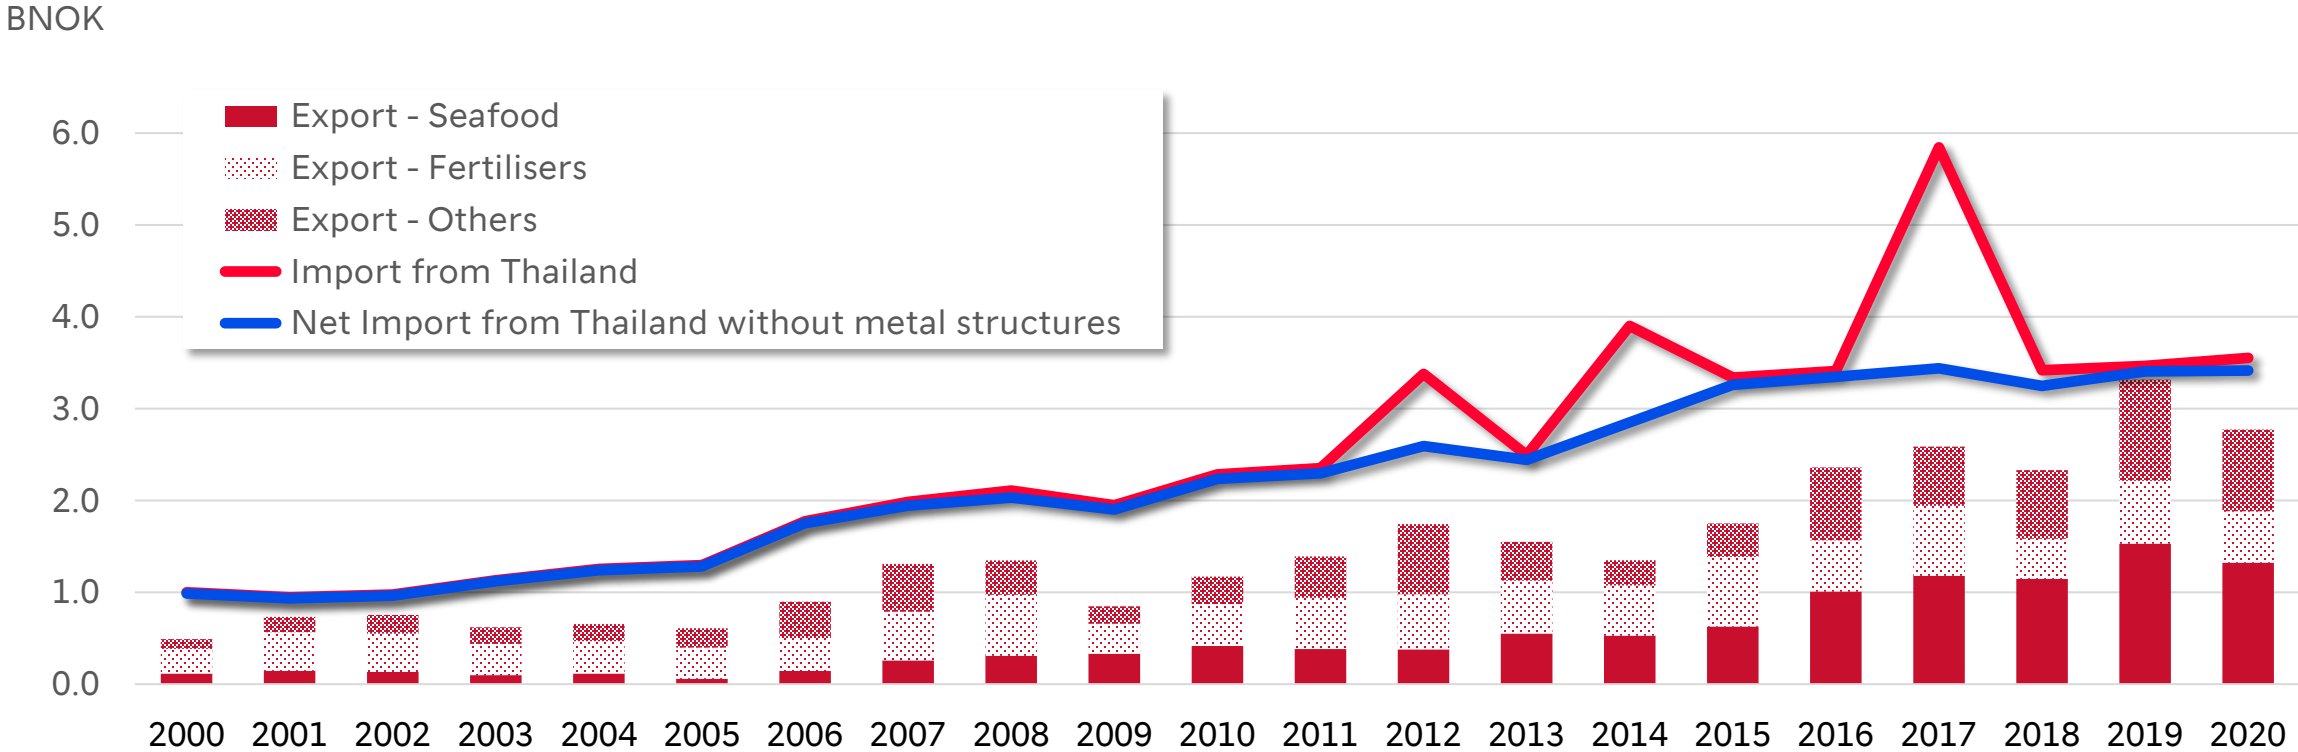

Trade Statistics Norway-Thailand

Trade between Norway and Thailand 2000-2020

Source: <https://www.ssb.no>