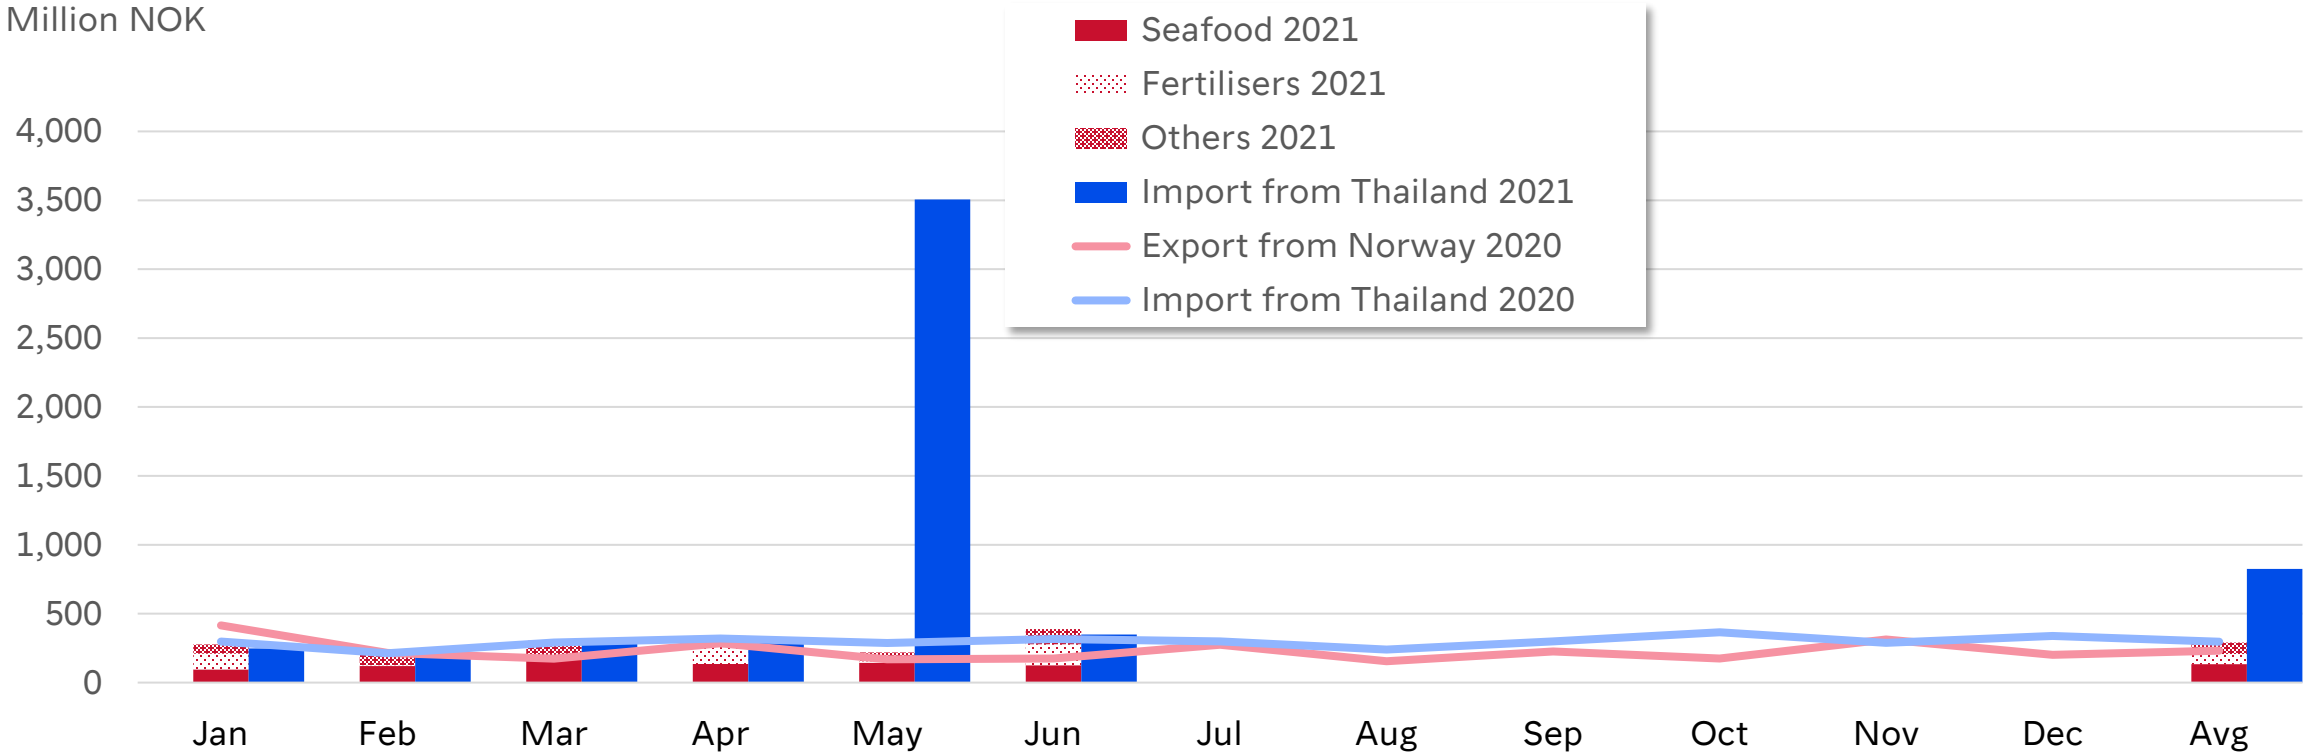

Trade Statistics Norway-Thailand

Trade in goods between Norway and Thailand 2020-2021 incl. Aibel's metal structures

Source: <https://www.ssb.no>