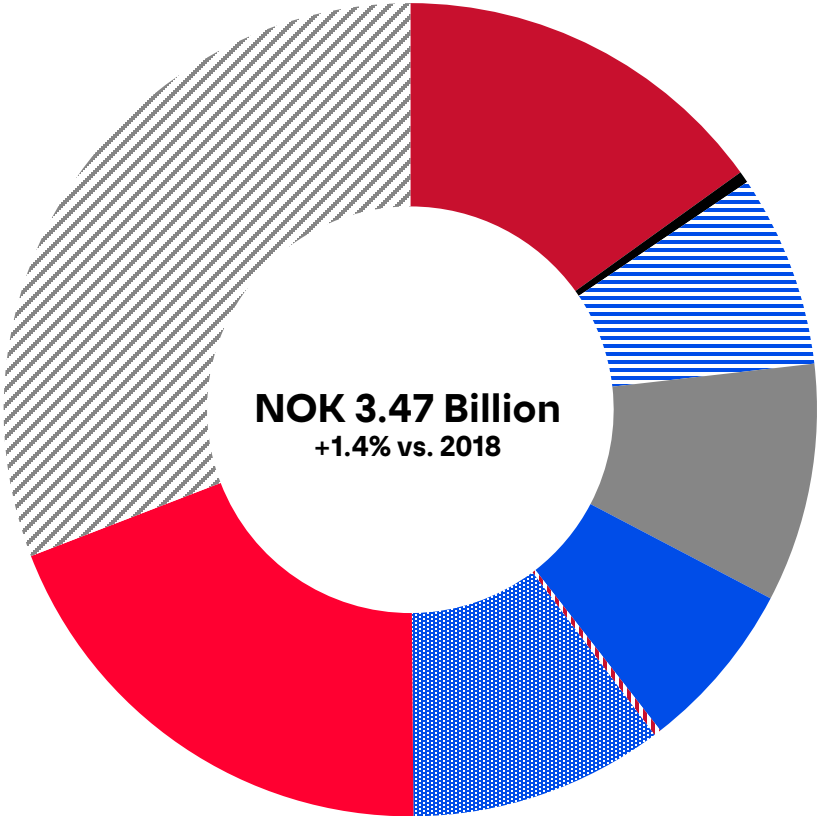

Trade Statistics Norway-Thailand 2019

Import from Thailand

- Food and live animals
- Crude materials, unedible
- ▨ Chemicals, from Norway mostly fertiliers
- Manufactured goods, from Thailand mainly oil rig modules
- Office machines, Data Processing
- ▨ Telecommunications equipment
- ▨ Road vehicles
- Misc. manufactured articles
- ▨ Others