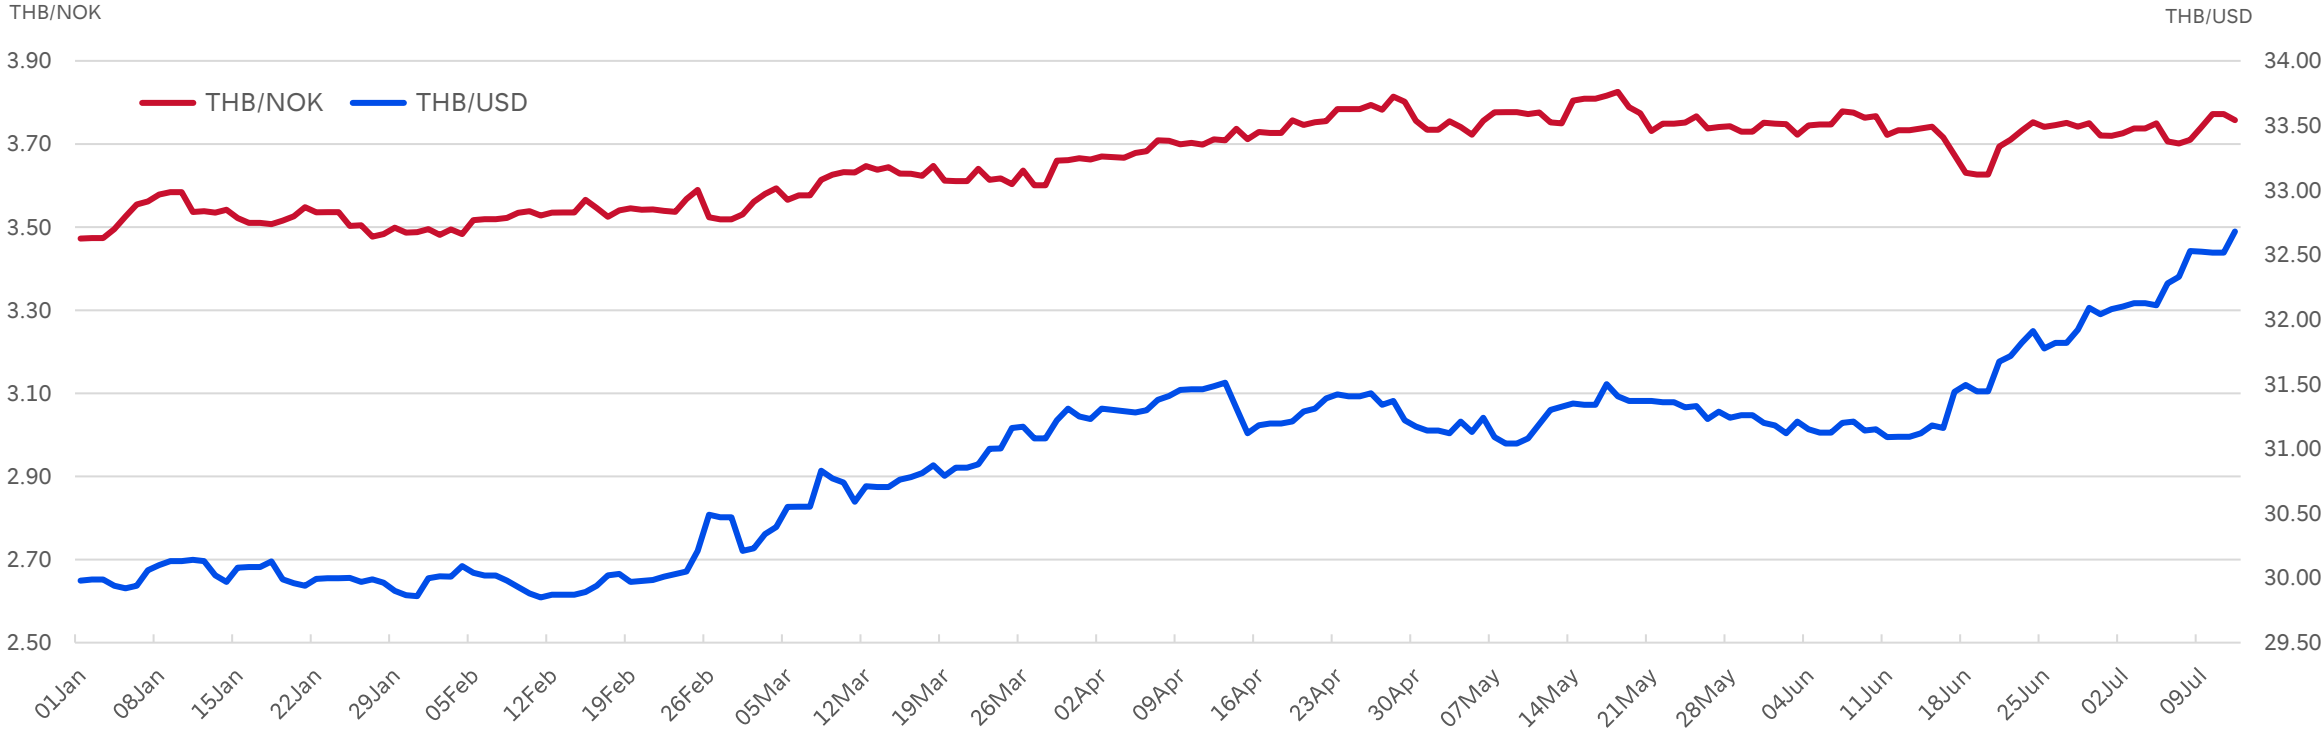

Exchange Rates THB vs NOK and USD 2021

Currency Exchange Development THB 2021. Source: OzForex