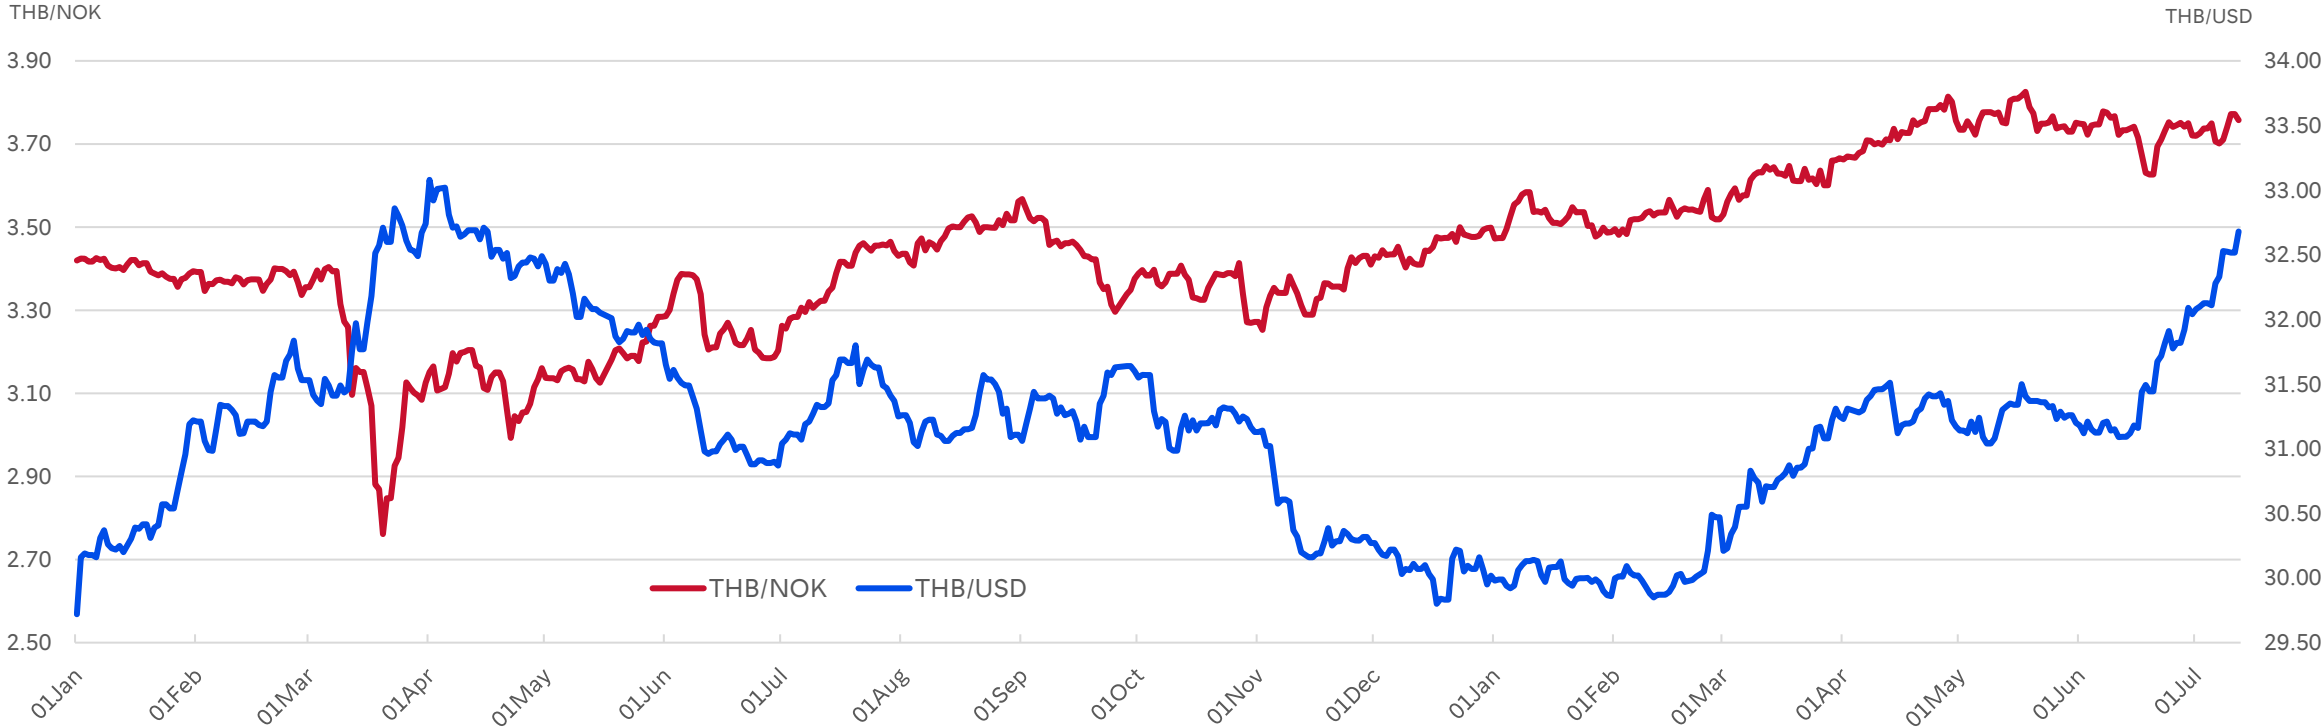

Exchange Rates THB vs NOK and USD 2020-2021

Currency Exchange Development THB 2020. Source: OzForex