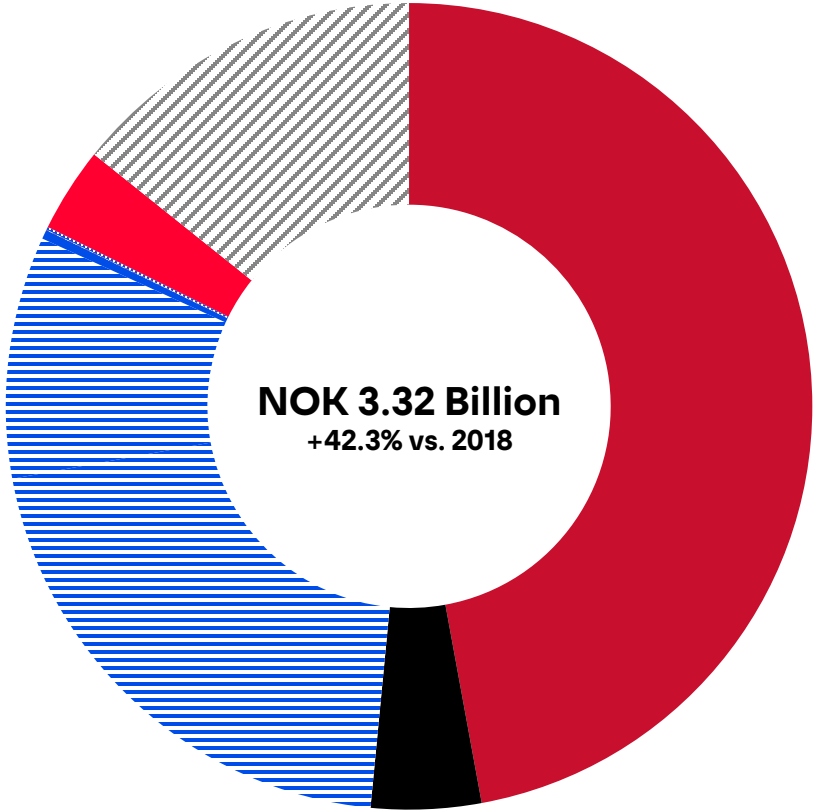

Export from Norway

Source: <https://www.ssb.no>