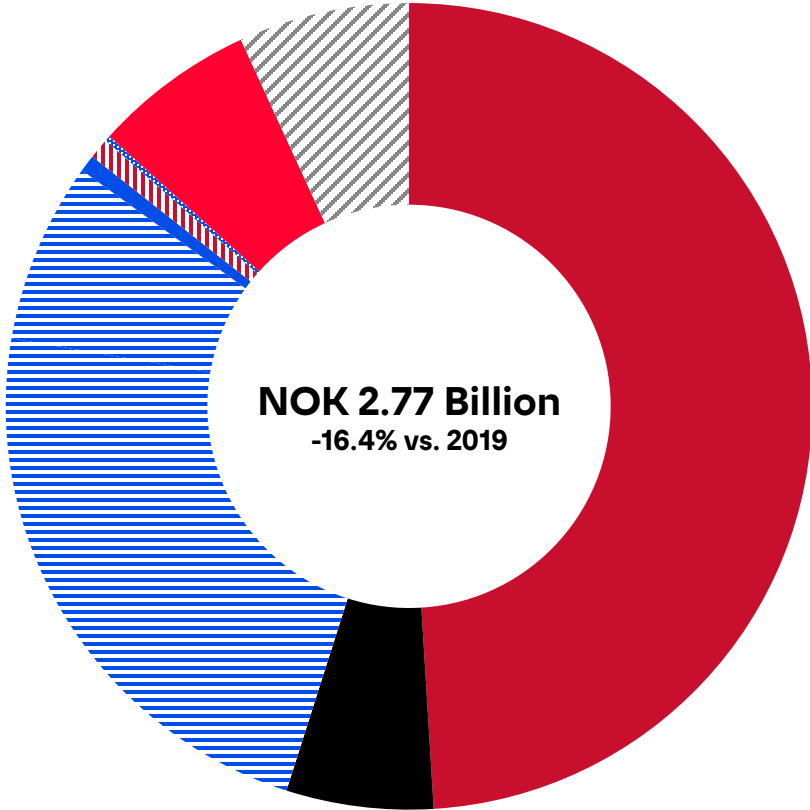

Export from Norway

- Food and live animals
- Crude materials, unedible
- ▨ Chemicals, from Norway mostly fertiliers
- Manufactured goods, from Thailand mainly oil rig modules
- Office machines, Data Processing
- ▨ Telecommunications equipment
- ▨ Road vehicles
- Misc. manufactured articles
- ▨ Others

Source: <https://www.ssb.no>